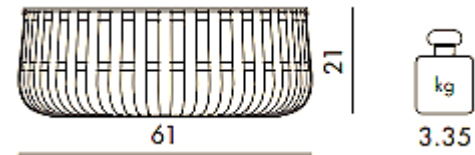

Panier

Panier is a simple basket container that can be closed with a lid, becoming a small coffee table or magazine rack.

Brand: **KARTELL**
Item type: Coffee Table
Item code: 8860/X1
Designer: Ronan & Erwan Bouroullec
Color: Dark Grey
Dimension: Ø61 x 21 cm